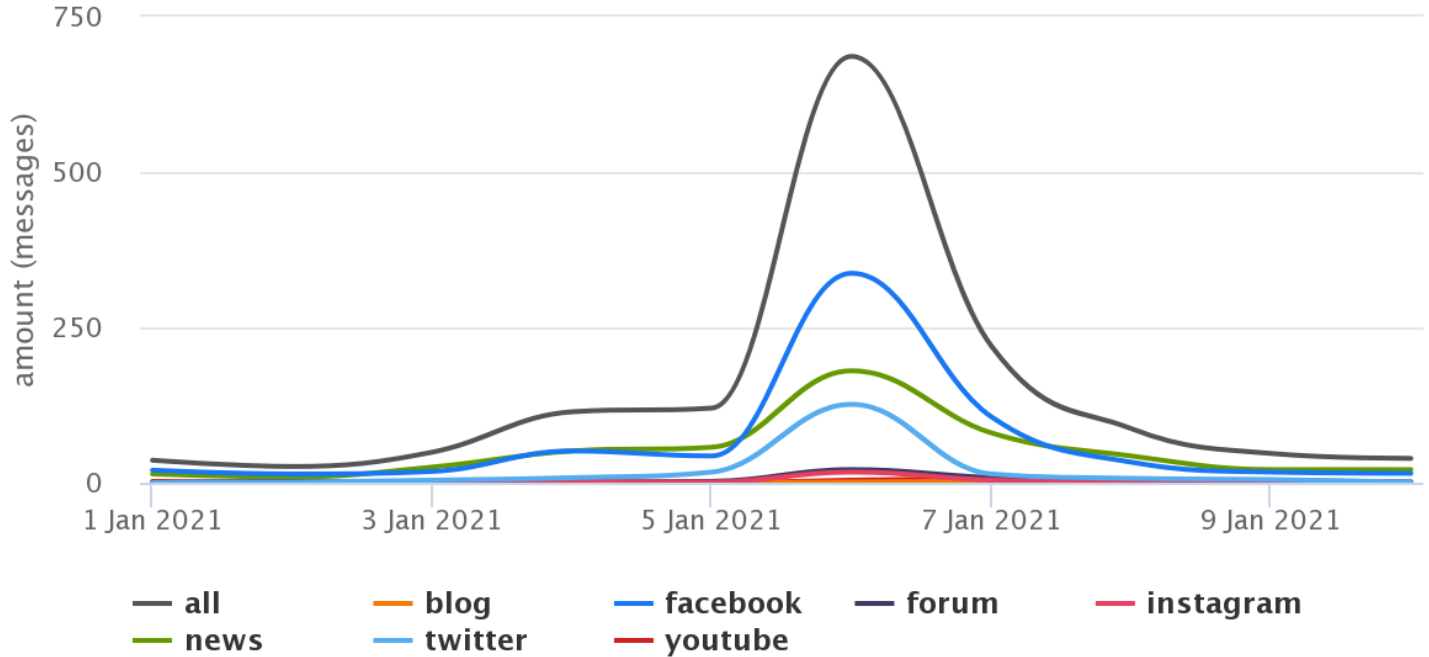

Samut Sakorn – Spreading

Date	# Msg	Engagement	Top Topics (incl. irrelevant msg.)
03.01.2021	8	364	เริ่มตรวจโควิดในจังหวัดสมุทรสาคร
04.01.2021	32	41,272	มีคนแชร์ในไลน์ว่าเจอผลบวก 900 กว่าคน (รัฐแก้ข่าวในวันที่ 6 ว่าเป็นเลขรวมกันของวันที่ 4-5 หรือ 2-3 วันก่อน)
05.01.2021	38	33,993	มีรายงานจากเครือข่ายแรงงานว่าสมุทรสาครติดเชื้อ 900 คน
06.01.2021	363	378,702	รองผู้ว่าฯ สมุทรสาคร ยืนยันแรงงานโรงงานปลากระป๋องติดเชื้อ #โควิด-19 กว่า 900 คน
07.01.2021	66	21,559	ยังมีรายงานข่าวเรื่องคนติด 900 คน แต่ส่วนใหญ่เป็นการแก้ข่าว
08.01.2021	2	0	สองแถวป้องกันโควิดในสมุทรสาคร ในหลวงพระราชทานรถตรวจเชื้อ
09.01.2021	5	0	ผลกระทบส่งออกเนื่องจากพบโควิดในโรงงาน
10.01.2021	2	581	กึ่งกินได้ไหม

Samut Sakorn- Count of Messages