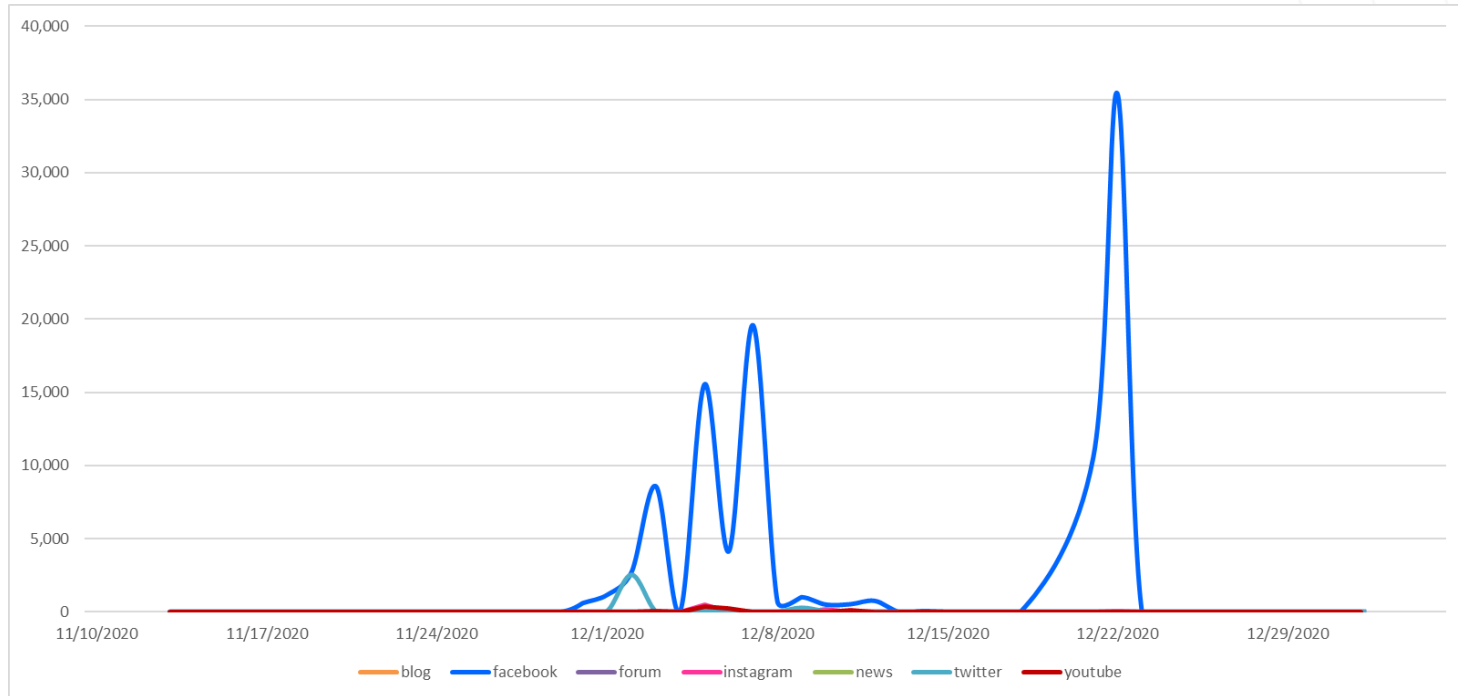

Chiang Rai – Engagements (Shares / Likes / Comments)