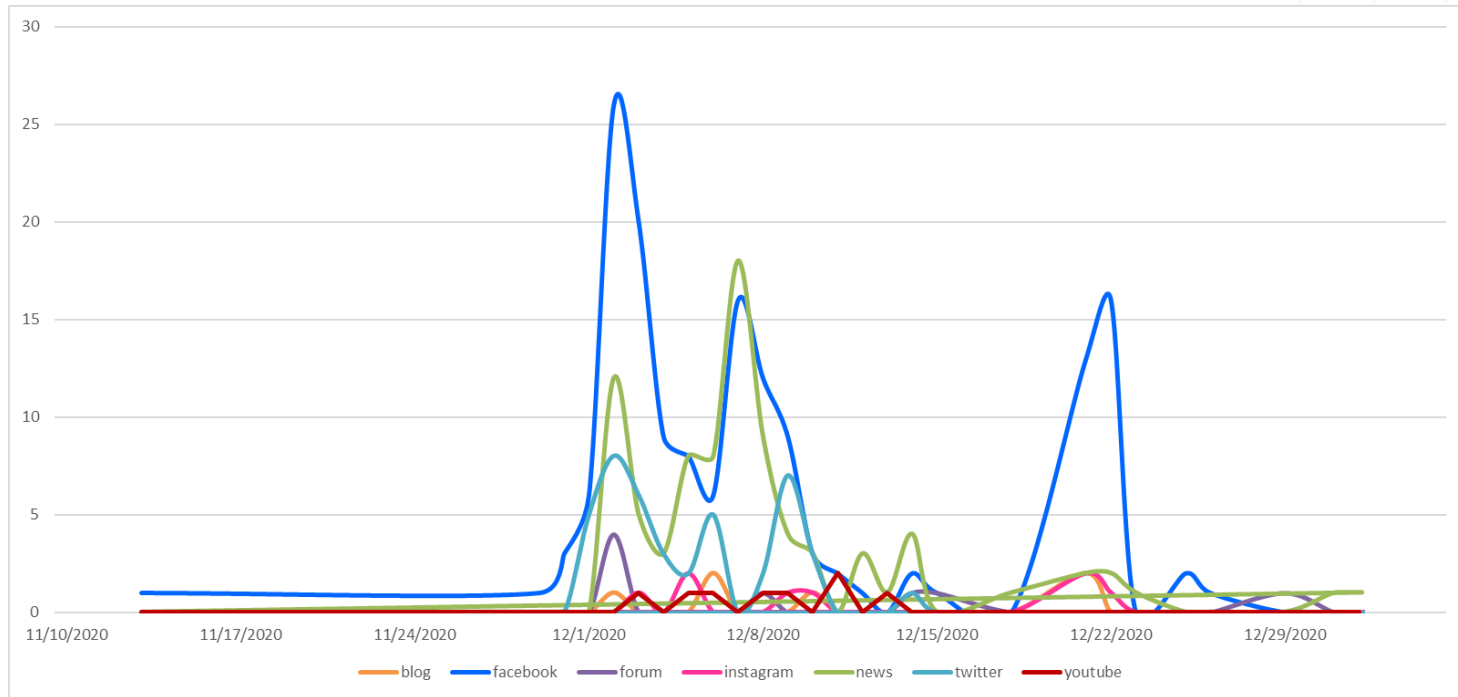

Chiang Rai Data

	Crowdsource	Journalist	Total
Corrector	102	178	280
Spreader	6	2	8
N/A	15	15	30
Total	123	195	318

Chiang Rai- Count of Messages